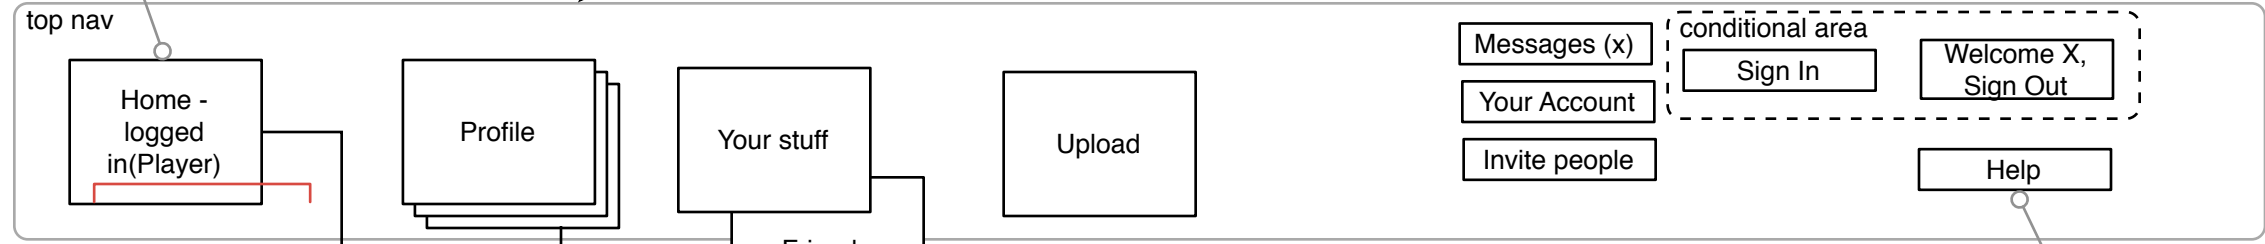

Navigation for Sidestage

Landing/login screen

For Sidestage, the home page should simply be a version of the RIPL player with several links to site features and promotional material about downloading the desktop application.

Player settings

This section is currently a home page module, and could remain such for sidestage if the resources for changing it aren't there

First page of help goes to "getting started" guide.

Settings for Player are managed within the module itself - this is not a separate page.