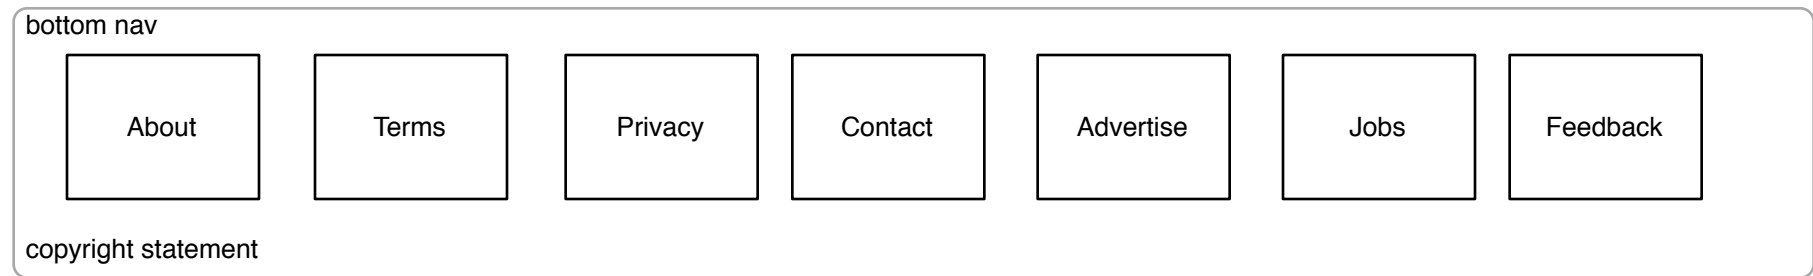

Navigation for Sidestage

Landing/login screen

For Sidestage, the home page should simply be a version of the RIPL player with several links to site features and promotional material about downloading the desktop application.

Player settings

This section is currently a home page module, and could remain such for sidestage if the resources for changing it aren't there

First page of help goes to "getting started" guide.

Settings for Player are managed within the module itself - this is not a separate page.